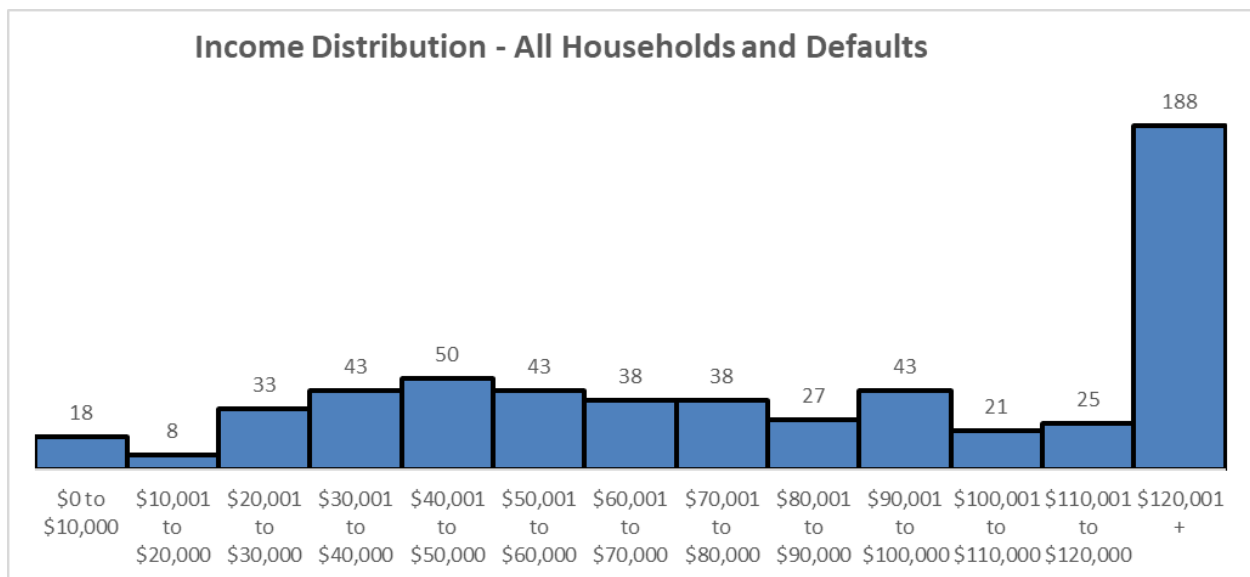

Notes: The MHI will be determined based on all households (primary and secondary), including defaults. The MHI based on primary households only and primary/secondary households without defaults will only be calculated for data collection/analysis purposes only.

All Households and Defaults			
Median	Universe	Obtained Sample Size (Including Defaults)	Required Sample Size
$ 85,400	3,163	575	317

Defaults Added	Percent Default Values (Of Sample Size)
0	0.0%

Secondary Households in Sample	Percent Secondary Households (Of Total Households)
272	47.3%

Primary Households Only (No Defaults)		
Median	Universe	Obtained Sample Size
$ 60,000	2,891	303

Primary and Secondary Households (No Defaults)		
Median	Universe	Obtained Sample Size
$ 85,400	3,163	575

E-2: Income Distribution – All Households and Defaults