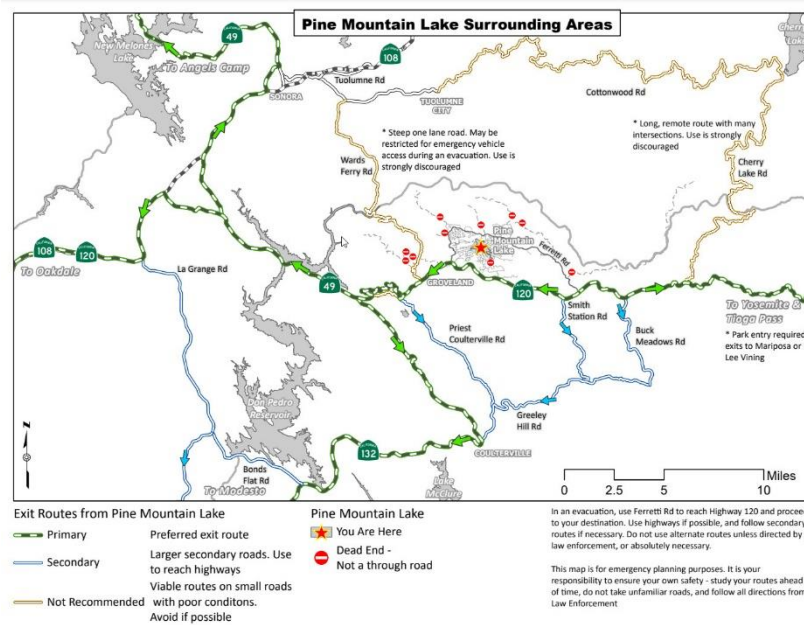

CERT Groveland/Big Oak Flat/Moccasin

Groveland Community Services District • 18966 Ferretti Road, Groveland CA 95321

Groveland, California

area on to Sonora OES using repeaters. These are more expensive, require a license & training. GCSO would implement a Base Station.

11/2/2022 4:53 PM

GrovelandCERT@gmail.com

FB – CERT – Groveland Area Community Emergency Response Team
ND – CERT – Groveland Area Community Emergency Response Team