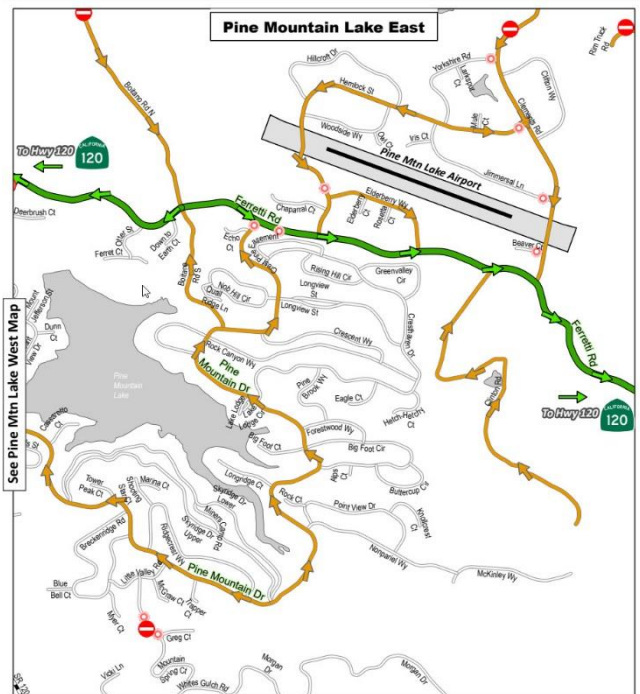

CERT Groveland/Big Oak Flat/Moccasin

Groveland Community Services District • 18966 Ferretti Road, Groveland CA 95321

Groveland, California

area on to Sonora OES using repeaters. These are more expensive, require a license & training. GCSO would implement a Base Station.

11/2/2022 4:53 PM

GrovelandCERT@gmail.com

FB – CERT – Groveland Area Community Emergency Response Team
ND – CERT – Groveland Area Community Emergency Response Team