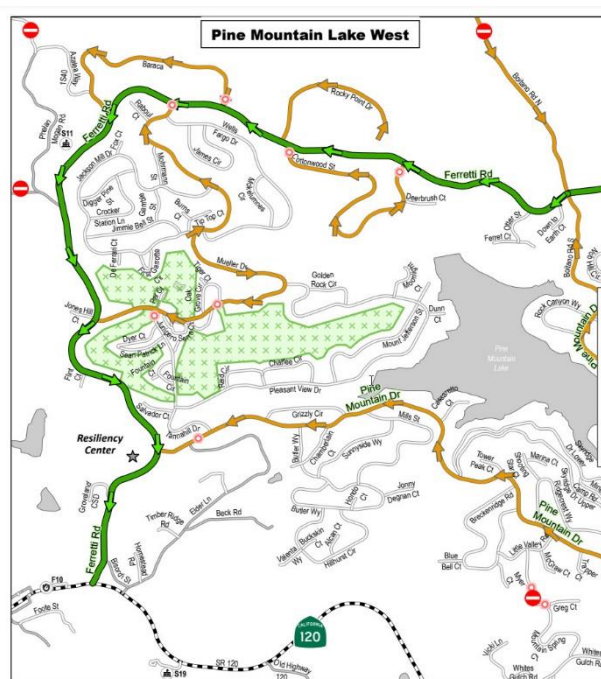

CERT Groveland/Big Oak Flat/Moccasin

Groveland Community Services District • 18966 Ferretti Road, Groveland CA 95321

Groveland, California

area on to Sonora OES using repeaters. These are more expensive, require a license & training. GCSO would implement a Base Station.

11/2/2022 4:53 PM

GrovelandCERT@gmail.com

FB – CERT – Groveland Area Community Emergency Response Team
ND – CERT – Groveland Area Community Emergency Response Team